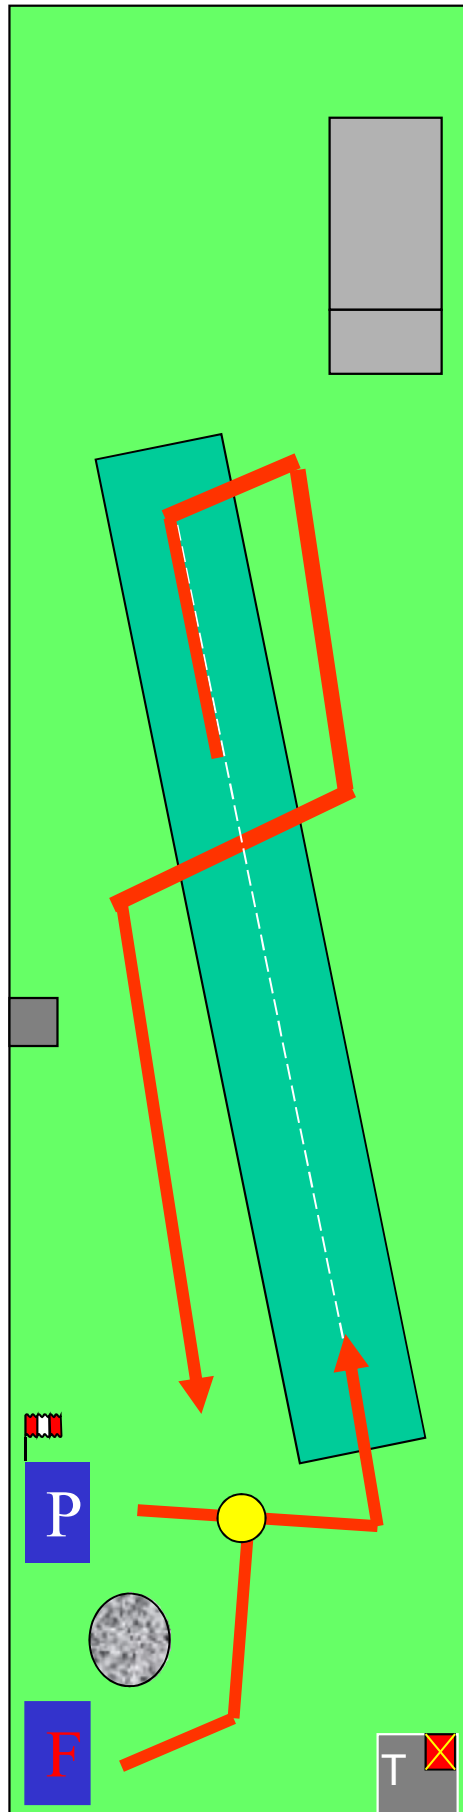

TAXI RWY 33

 Signal Square

Taxi directions:
 Cross Rwy only in the middle.

 Parking Nose into wind.

 Fuel station.

 ATS.

 Parachute Landing Area.

 Engine Run up

 Instijgplaats para's

 C